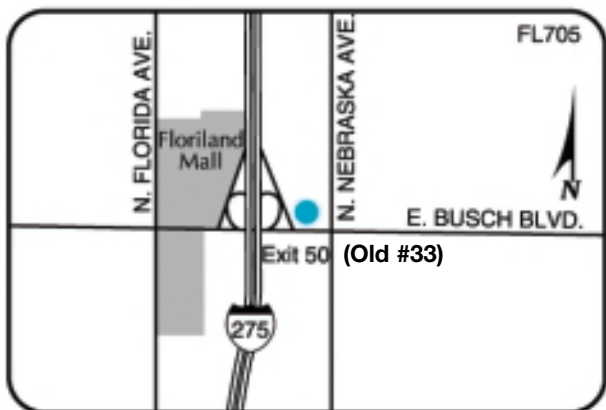

Conveniently located at exit 50 off I-275. 1.5 miles from Busch Gardens, Adventure Island and University of South Florida, 2 miles from University Community Hospital, Shriners Hospital for Children and Veterans Hospital, 3 miles from Museum of Science & Industry and Lowry Park Zoo, 7 miles from Downtown Tampa and the Convention Center, 11 miles from Tampa International Airport.